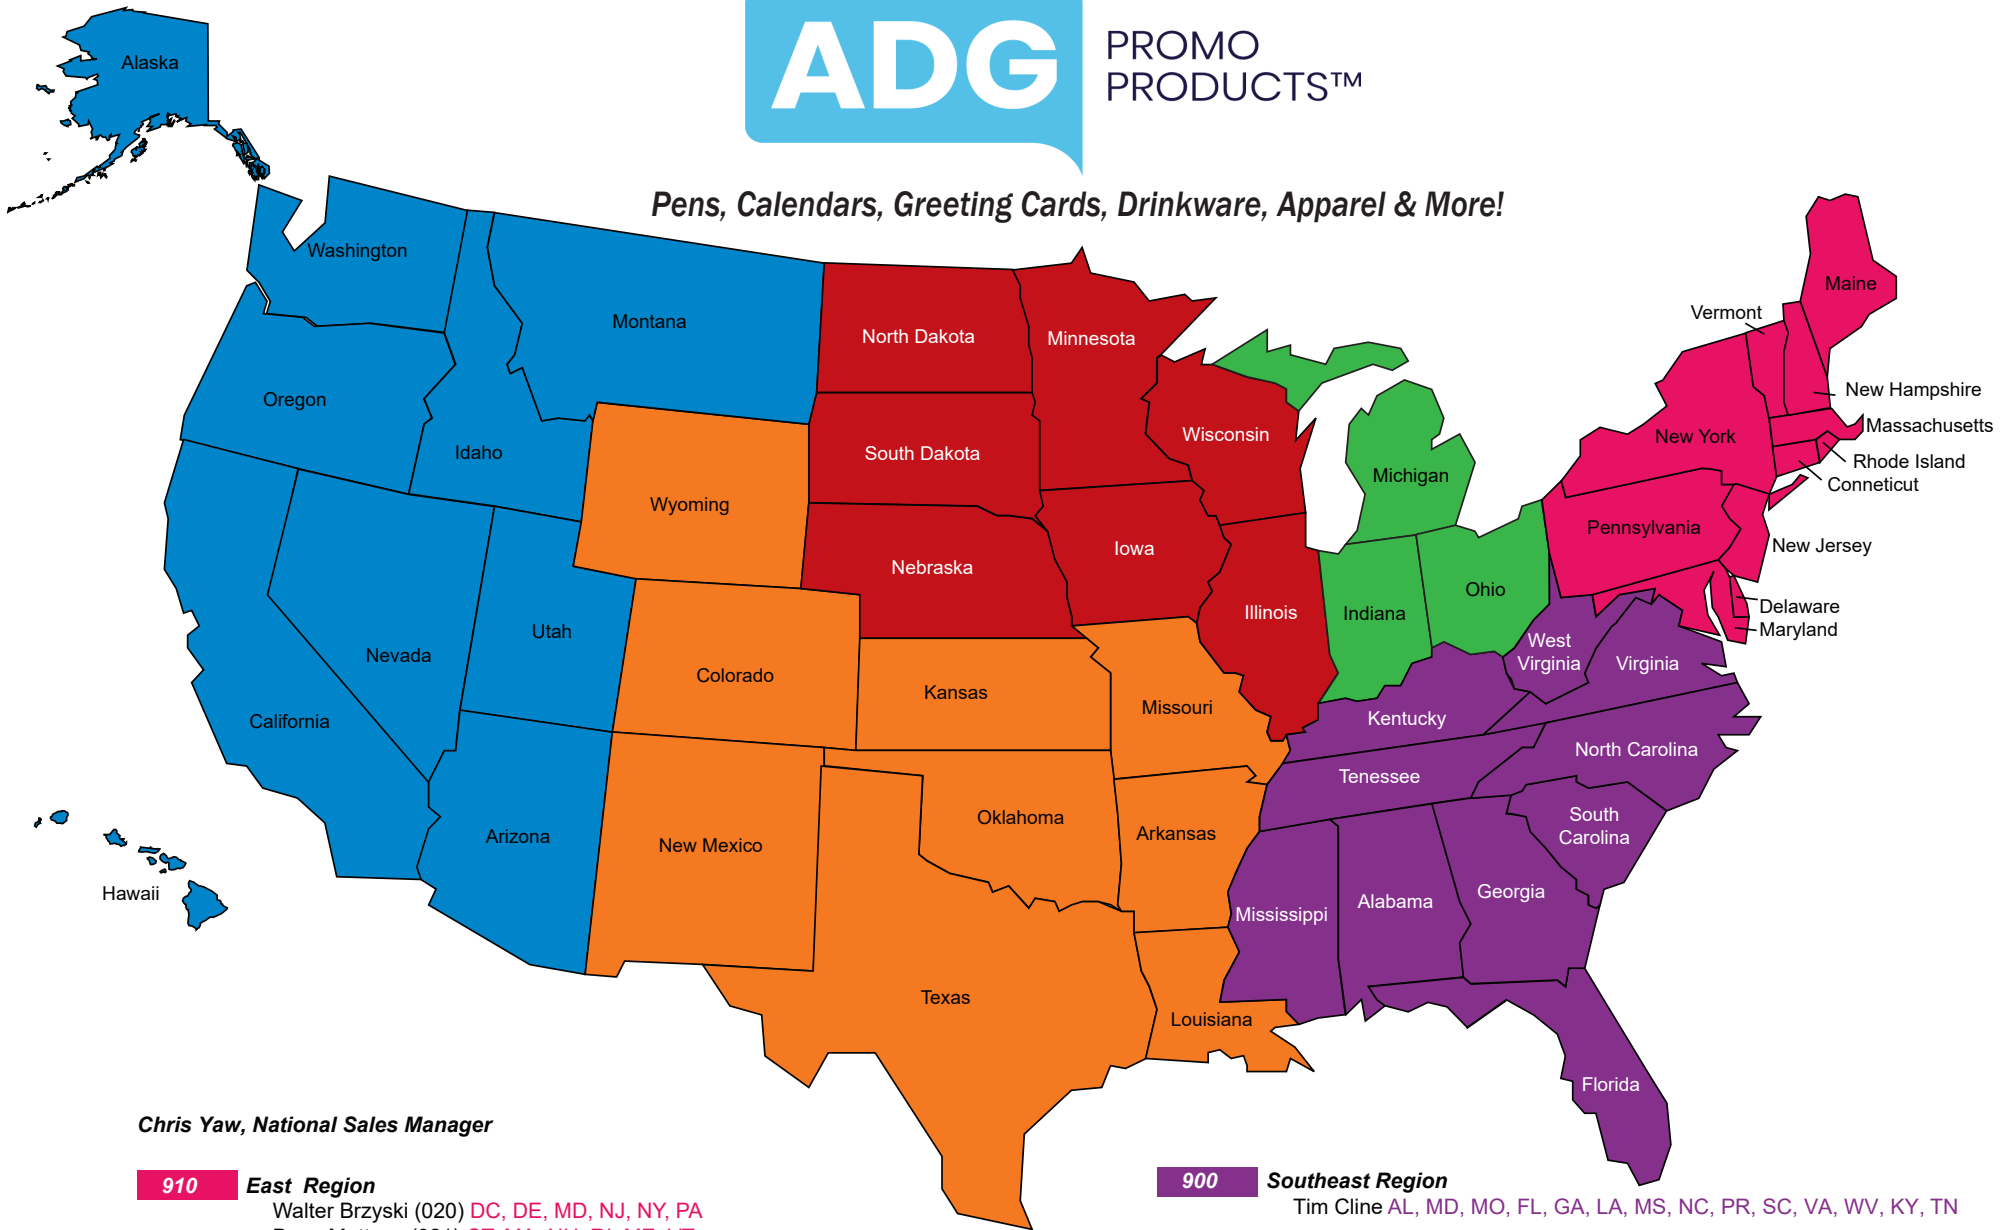

Pens, Calendars, Greeting Cards, Drinkware, Apparel & More!

Chris Yaw, National Sales Manager

- 910 East Region**
Walter Brzyski (020) DC, DE, MD, NJ, NY, PA
Dave Mattson (021) CT, MA, NH, RI, ME, VT
- 920 Team Donlin - Central Region**
Steve Donlin (060) MI, IN, OH
- 920 Team Donlin - Midwest Region**
Steve Donlin (060) IA, MN, NE, ND, SD, IL, WI

- 900 Southeast Region**
Tim Cline AL, MD, MO, FL, GA, LA, MS, NC, PR, SC, VA, WV, KY, TN

- 930 Chris Dollar Marketing Group - South Region**
Chris Dollar (040) AR, TX (North & West), LA (North)
Matt Sheffler (042) LA (South), TX (Houston), KS, MO, OK
Tina Gannaway TX (Houston)

- 940 West Region**
Jason Giachetti AK, CA, HI, ID, MT, OR, WA, UT, AZ, NV